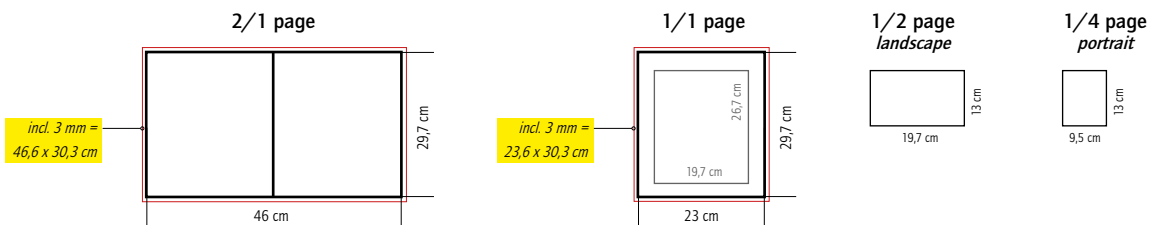

Advertisement specifications

Advertentie		Grootte
2/1 pagina	with bleed	46 x 29,7 cm + 3 mm bleed all sides
1/1 pagina	with bleed	23 x 29,7 cm + 3 mm bleed all sides
1/2 pagina	portrait landscape	9,5 x 26,7 cm 19,7 x 13 cm
1/4 pagina	portrait	9,5 x 13 cm

Delivery specifications

Fileformat: High resolution Pdf (HR-Certified),

Resolution: always 300 DPI real size. Low resolution images will not be accepted